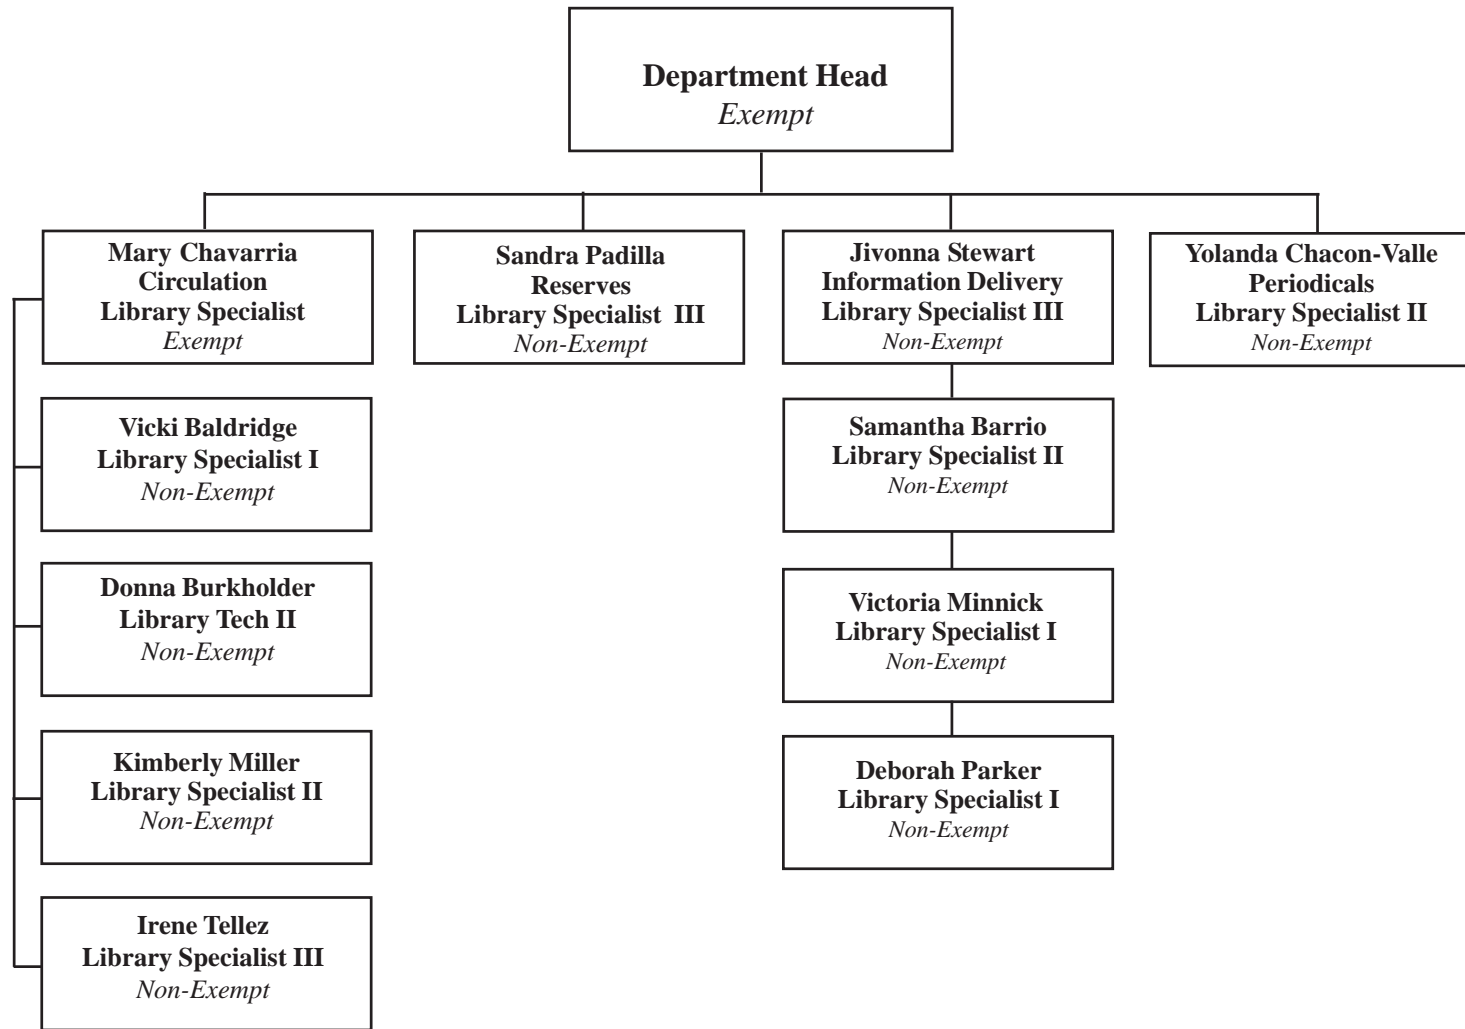

NEW MEXICO STATE UNIVERSITY LIBRARY
Library Administration
Organization Chart as of July 1, 2008
(Filled Positions)

NEW MEXICO STATE UNIVERSITY LIBRARY
Access Services Department
Organization Chart as of July 1, 2008