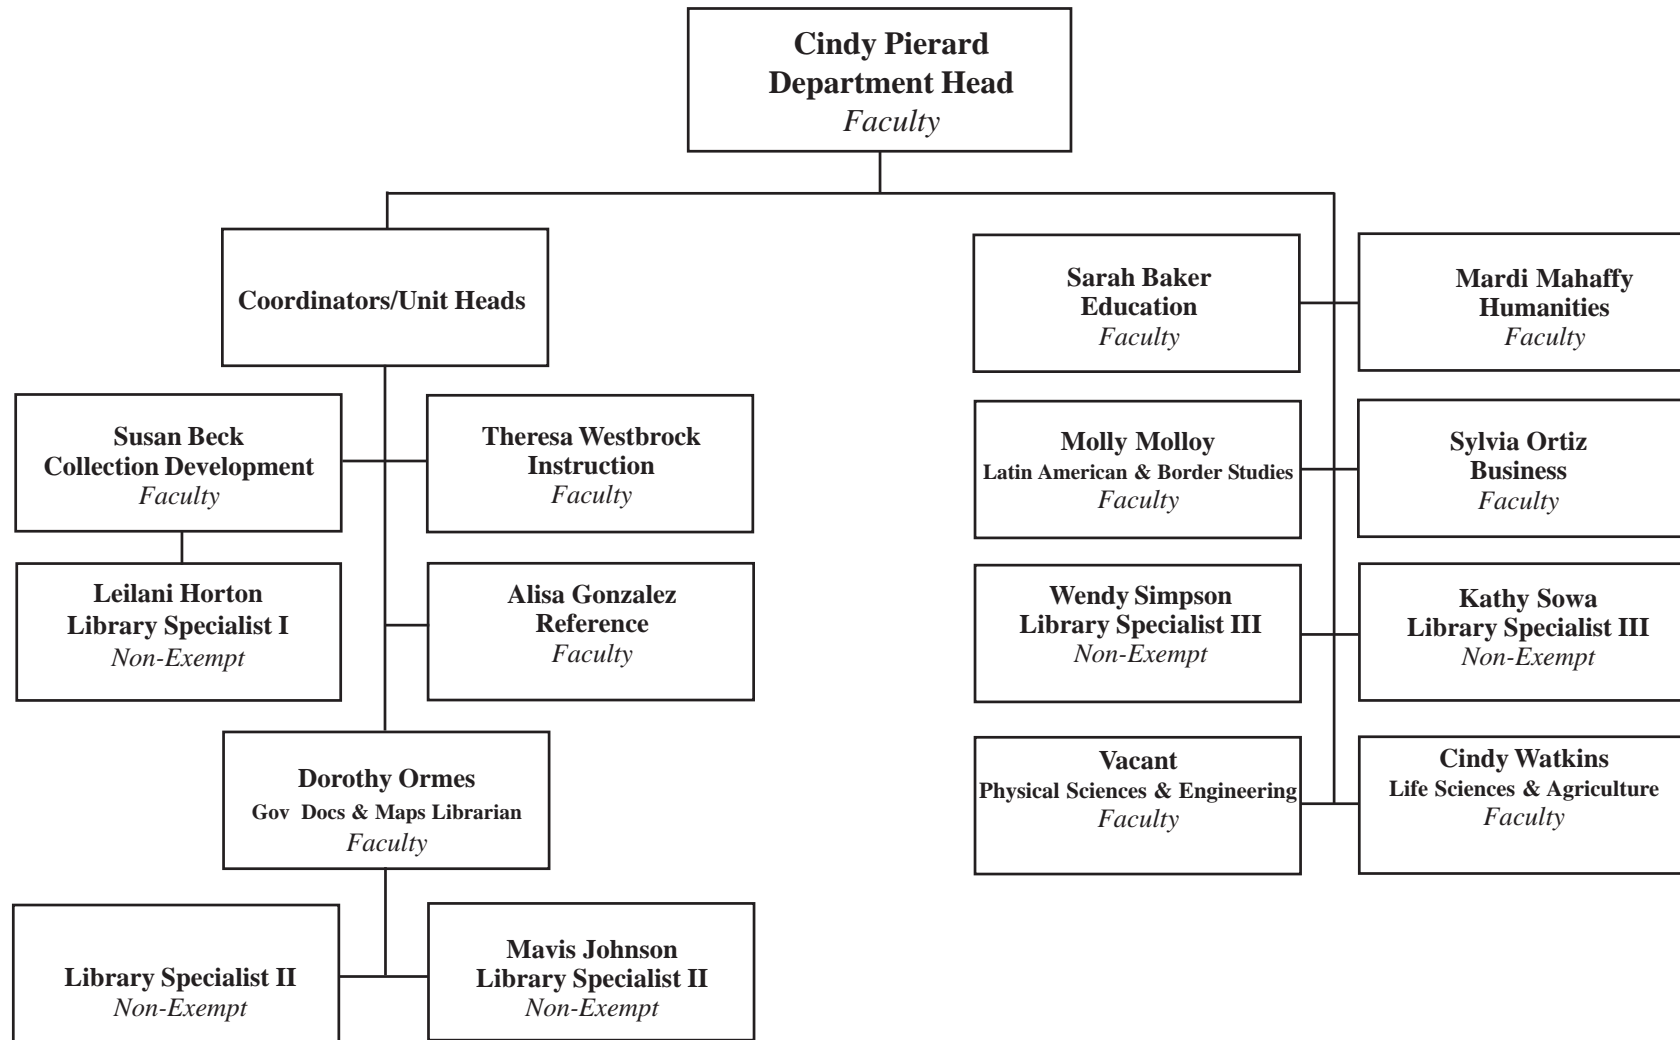

NEW MEXICO STATE UNIVERSITY LIBRARY
Library Administration
Organization Chart as of July 1, 2008
(Filled Positions)

NEW MEXICO STATE UNIVERSITY LIBRARY
Access Services Department
Organization Chart as of July 1, 2008

NEW MEXICO STATE UNIVERSITY LIBRARY
Archives and Special Collections Department
Organization Chart as of July 1, 2008
(Filled Positions)

NEW MEXICO STATE UNIVERSITY LIBRARY
Reference and Research Services Department
Organization Chart as of July 1, 2008
(Filled Positions)