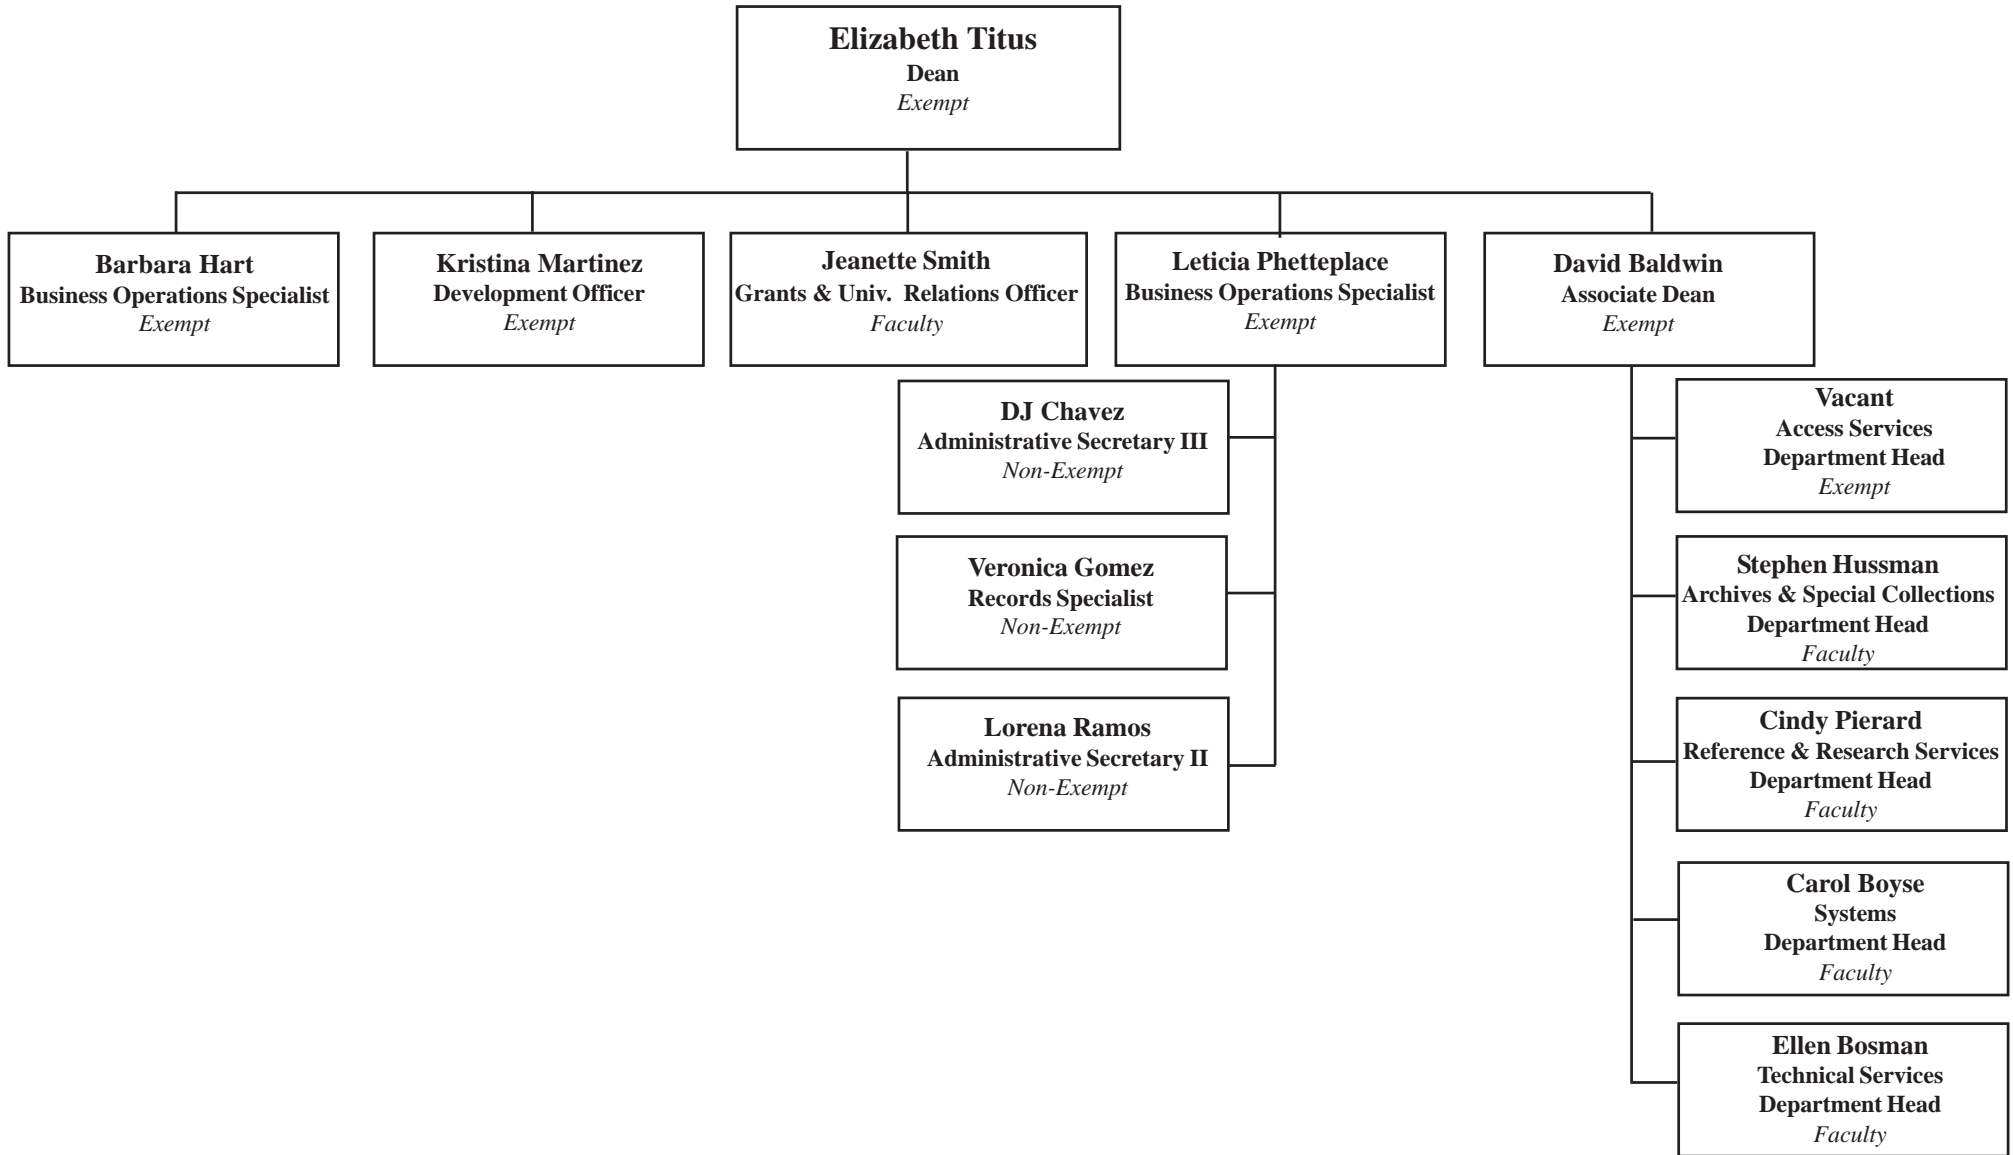

NEW MEXICO STATE UNIVERSITY LIBRARY
Library Administration
Organization Chart as of July 1, 2008
(Filled Positions)

NEW MEXICO STATE UNIVERSITY LIBRARY
Access Services Department
Organization Chart as of July 1, 2008

NEW MEXICO STATE UNIVERSITY LIBRARY
Archives and Special Collections Department
Organization Chart as of July 1, 2008
(Filled Positions)

NEW MEXICO STATE UNIVERSITY LIBRARY
Reference and Research Services Department
Organization Chart as of July 1, 2008
(Filled Positions)